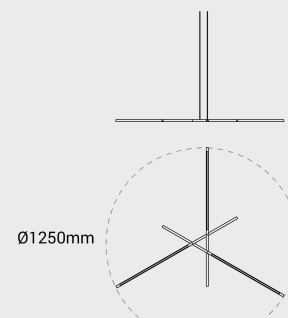

innovuso
LUCI D'AUTORE

Radiale

CVR001

Radiale

CVR001

Mirror finishing Scigno XL ceiling
(other finishing on request)

LED Direct light: 24 V | 30 W | 3000K | CRI >90
4230 lm | 141 lm/W | > 50.000h | T 55°C
LED Indirect light: 24 V | 15 W | 3000K | CRI >90
2115 lm | 141 lm/W | > 50.000h | T 55°C
Power supplier: 110/240V - 24 V