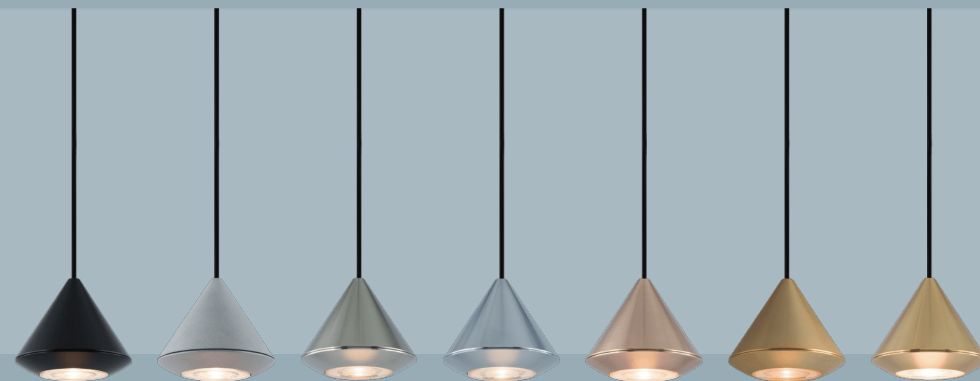

*Imvesso*  
LUCE D'AUTORE

**Gumdrop**

---

**GD001**

# Drop of Light

## Gumdrop

GD001

Wall attachment  
includes 2 single cleat E012

LED: 2 W | 350 mA | 3000K | CRI 90 | 332 lm  
66 lm/W | > 50.000h | T 55°C  
ALIMENTATORE on/off remoto: 350 mA | 220/240V | 50/60 Hz