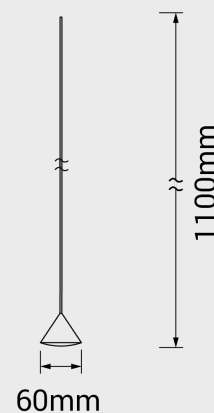

## Gumdrop

GD001

Wall attachment  
includes 2 single cleat E012

LED: 2 W | 350 mA | 3000K | CRI 90 | 332 lm  
66 lm/W | > 50.000h | T 55°C  
ALIMENTATORE on/off remoto: 350 mA | 220/240V | 50/60 Hz

### Diffuser

- |                           |                          |
|---------------------------|--------------------------|
| <b>01:</b> Metal ring 24° | <b>11:</b> Opal ring 24° |
| <b>02:</b> Metal ring 38° | <b>12:</b> Opal ring 38° |
| <b>03:</b> Metal ring 45° | <b>13:</b> Opal ring 45° |