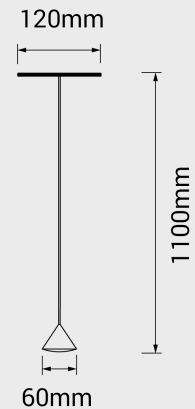

### GD100

Wall attachment  
includes 2 single cleat E012

LED: 2 W | 350 mA | 3000K | CRI 90 | 332 lm  
66 lm/W | > 50.000h | T 55°C  
ALIMENTATORE on/off recesso: 350 mA | 220/240V | 50/60 Hz

#### Diffuser

<b>01:</b> Metal ring 24°	<b>11:</b> Opal ring 24°
<b>02:</b> Metal ring 38°	<b>12:</b> Opal ring 38°
<b>03:</b> Metal ring 45°	<b>13:</b> Opal ring 45°