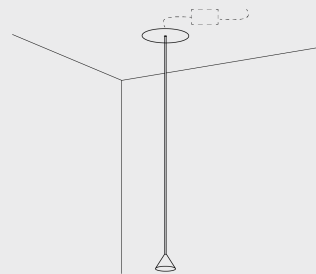

### GD100

Wall attachment  
includes 2 single cleat E012

LED: 2 W | 350 mA | 3000K | CRI 90 | 332 lm  
66 lm/W | > 50.000h | T 55°C  
ALIMENTATORE on/off recesso: 350 mA | 220/240V | 50/60 Hz

#### Diffuser

<b>01:</b> Metal ring 24°	<b>11:</b> Opal ring 24°
<b>02:</b> Metal ring 38°	<b>12:</b> Opal ring 38°
<b>03:</b> Metal ring 45°	<b>13:</b> Opal ring 45°