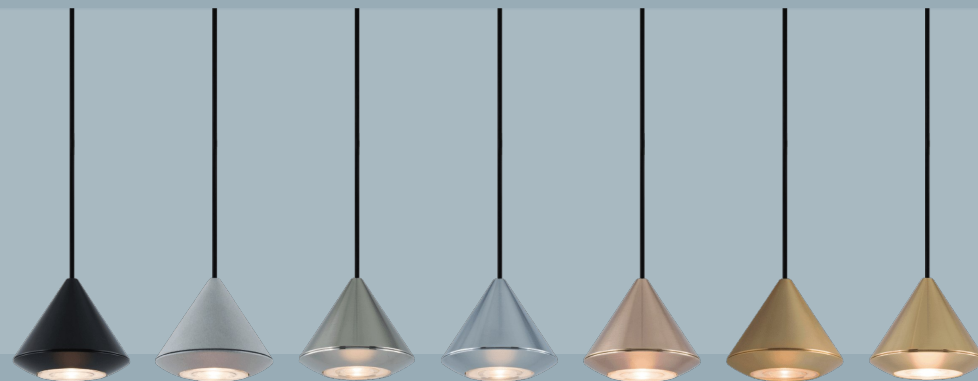

Imvesso
LUCE D'AUTORE

Gumdrop

GD204

Drop of Light

Gumdrop

GD204

Wall attachment
includes 2 single cleat E012

LED: 3x2 W | 350 mA | 3000K | CRI 90
996 lm | 166 lm/W | > 50.000h | T 55°C
ALIMENTATORE: 350 mA | 220/240V | 50/60 Hz
Dimmer elettronico: 0/10-1-10-PUSH

Finishes

- | | |
|--|---|
|  OT: Brushed brass |  NI: Nickel |
|  BR: Bronze |  NE: Black |
|  RA: Copper | |

Diffuser

- | | |
|---------------------------|--------------------------|
| 01: Metal ring 24° | 11: Opal ring 24° |
| 02: Metal ring 38° | 12: Opal ring 38° |
| 03: Metal ring 45° | 13: Opal ring 45° |