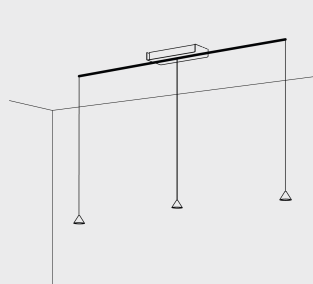

Imvesso
LUCE D'AUTORE

Gumdrop

GD204

Drop of Light

Gumdrop

GD204

Wall attachment
includes 2 single cleat E012

LED: 3x2 W | 350 mA | 3000K | CRI 90
996 lm | 166 lm/W | > 50.000h | T 55°C
ALIMENTATORE: 350 mA | 220/240V | 50/60 Hz
Dimmer elettronico: 0/10-1-10-PUSH

Finishes

- | | |
|--|---|
|  OT: Brushed brass |  NI: Nickel |
|  BR: Bronze |  NE: Black |
|  RA: Copper | |

Diffuser

- | | |
|---------------------------|--------------------------|
| 01: Metal ring 24° | 11: Opal ring 24° |
| 02: Metal ring 38° | 12: Opal ring 38° |
| 03: Metal ring 45° | 13: Opal ring 45° |