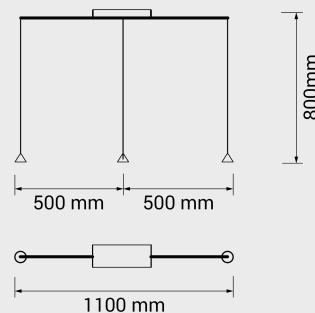

Imvesso
LUCE D'AUTORE

Gumdrop

GD204

Drop of Light

Gumdrop

GD204

Wall attachment
includes 2 single cleat E012

LED: 3x2 W | 350 mA | 3000K | CRI 90
996 lm | 166 lm/W | > 50.000h | T 55°C
ALIMENTATORE: 350 mA | 220/240V | 50/60 Hz
Dimmer elettronico: 0/10-1-10-PUSH