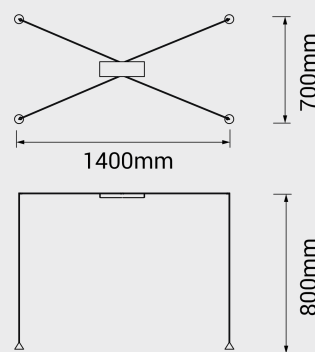

Imvesso
LUCE D'AUTORE

Gumdrop

GD300

Drop of Light

Gumdrop

GD300

Wall attachment
includes 2 single cleat E012

LED: 4x2 W | 350 mA | 3000K | CRI 90
1328 lm | 166 lm/W | > 50.000h | T 55°C
ALIMENTATORE: 350 mA | 220/240V | 50/60 Hz
Dimmer elettronico: 0/10-1-10-PUSH