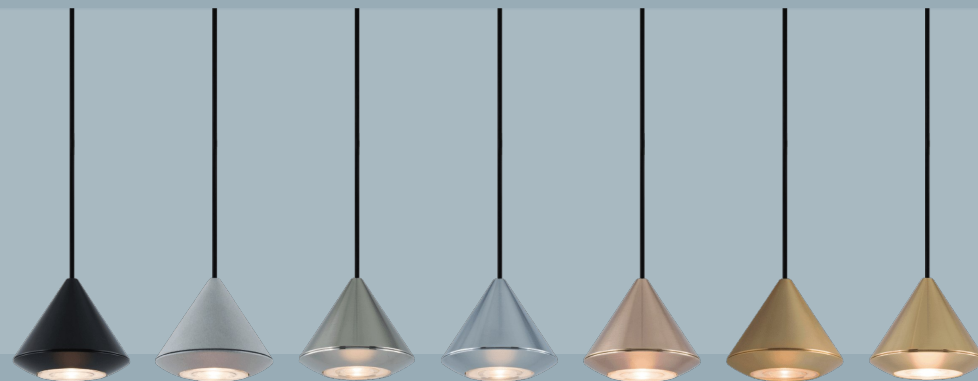

*Imvesso*  
LUCE D'AUTORE

**Gumdrop**

---

**GD301**

# Drop of Light

## Gumdrop

GD301

Wall attachment  
includes 2 single cleat E012

LED: 4x2 W | 350 mA | 3000K | CRI 90  
1328 lm | 166 lm/W | > 50.000h | T 55°C  
ALIMENTATORE: 350 mA | 220/240V | 50/60 Hz  
Dimmer elettronico: 0/10-1-10-PUSH