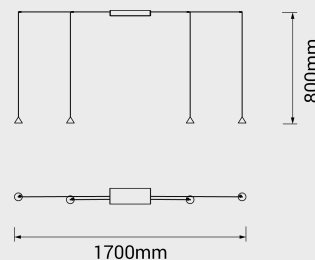

## Gumdrop

GD301

Wall attachment  
includes 2 single cleat E012

LED: 4x2 W | 350 mA | 3000K | CRI 90  
1328 lm | 166 lm/W | > 50.000h | T 55°C  
ALIMENTATORE: 350 mA | 220/240V | 50/60 Hz  
Dimmer elettronico: 0/10-1-10-PUSH