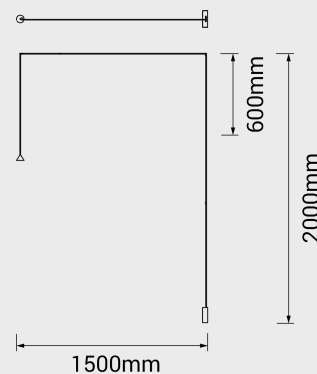

imvesso
LUCE D'AUTORE

Gumdrop

GD401

Drop of Light

Gumdrop

GD401

Wall attachment
includes 2 single cleat E012

LED: 2 W | 350 mA | 3000K | CRI 90
332 lm | 166 lm/W | > 50.000h | T 55°C
ALIMENTATORE: 350 mA | 220/240V | 50/60 Hz
Dimmer elettronico: 0/10-1-10-PUSH