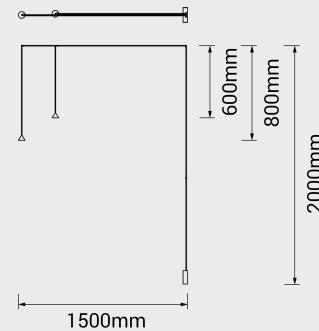

## Gumdrop

GD402

Wall attachment  
includes 2 single cleat E012

LED: 2x2 W | 350 mA | 3000K | CRI 90  
664 lm | 166 lm/W | > 50.000h | T 55°C  
ALIMENTATORE: 350 mA | 220/240V | 50/60 Hz  
Dimmer elettronico: 0/10-1-10-PUSH