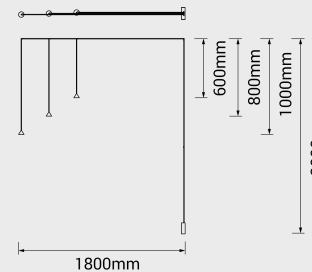

## Gumdrop

GD403

Wall attachment  
includes 2 single cleat E012

LED: 3x2 W | 350 mA | 3000K | CRI 90  
996 lm | 166 lm/W | > 50.000h | T 55°C  
ALIMENTATORE: 350 mA | 220/240V | 50/60 Hz  
Dimmer elettronico: 0/10-1-10-PUSH