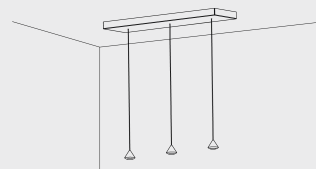

Imvesso
LUCE D'AUTORE

Gumdrop

GD701

Drop of Light

Gumdrop

GD701

Wall attachment
includes 2 single cleat E012

LED: 3x2 W | 350 mA | 3000K | CRI 90
996 lm | 166 lm/W | > 50.000h | T 55°C
ALIMENTATORE: 350 mA | 220/240V | 50/60 Hz
Dimmer elettronico: 0/10-1-10-PUSH

Finishes

- | | | | |
|---|--------------------------|---|-------------------|
|  | OT: Brushed brass |  | NI: Nickel |
|  | BR: Bronze |  | NE: Black |
|  | RA: Copper | | |

Diffuser

- | | |
|---------------------------|--------------------------|
| 01: Metal ring 24° | 11: Opal ring 24° |
| 02: Metal ring 38° | 12: Opal ring 38° |
| 03: Metal ring 45° | 13: Opal ring 45° |