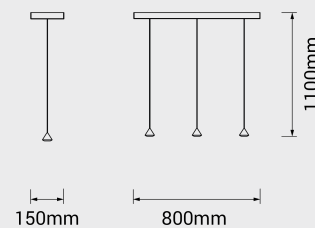

Imvesso
LUCE D'AUTORE

Gumdrop

GD701

Drop of Light

Gumdrop

GD701

Wall attachment
includes 2 single cleat E012

LED: 3x2 W | 350 mA | 3000K | CRI 90
996 lm | 166 lm/W | > 50.000h | T 55°C
ALIMENTATORE: 350 mA | 220/240V | 50/60 Hz
Dimmer elettronico: 0/10-1-10-PUSH

Finishes

- | | | | |
|---|--------------------------|---|-------------------|
|  | OT: Brushed brass |  | NI: Nickel |
|  | BR: Bronze |  | NE: Black |
|  | RA: Copper | | |

Diffuser

- | | |
|---------------------------|--------------------------|
| 01: Metal ring 24° | 11: Opal ring 24° |
| 02: Metal ring 38° | 12: Opal ring 38° |
| 03: Metal ring 45° | 13: Opal ring 45° |