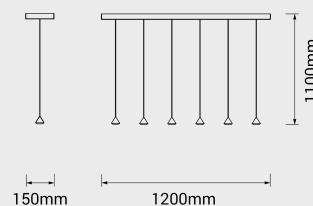

Imvesso
LUCE D'AUTORE

Gumdrop

GD702

Drop of Light

Gumdrop

GD702

Wall attachment
includes 2 single cleat E012

LED: 6x2 W | 350 mA | 3000K | CRI 90
1992 lm | 166 lm/W | > 50.000h | T 55°C
ALIMENTATORE: 350 mA | 220/240V | 50/60 Hz
Dimmer elettronico: 0/10-1-10-PUSH

Finishes

 OT: Brushed brass	 NI: Nickel
 BR: Bronze	 NE: Black
 RA: Copper	

Diffuser

01: Metal ring 24°	11: Opal ring 24°
02: Metal ring 38°	12: Opal ring 38°
03: Metal ring 45°	13: Opal ring 45°

Accessories