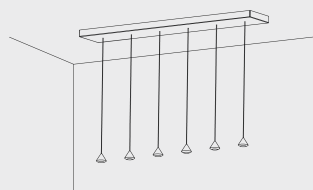

Imvesso
LUCE D'AUTORE

Gumdrop

GD702

Drop of Light

Gumdrop

GD702

Wall attachment
includes 2 single cleat E012

LED: 6x2 W | 350 mA | 3000K | CRI 90
1992 lm | 166 lm/W | > 50.000h | T 55°C
ALIMENTATORE: 350 mA | 220/240V | 50/60 Hz
Dimmer elettronico: 0/10-1-10-PUSH

Finishes

 OT: Brushed brass	 NI: Nickel
 BR: Bronze	 NE: Black
 RA: Copper	

Diffuser

01: Metal ring 24°	11: Opal ring 24°
02: Metal ring 38°	12: Opal ring 38°
03: Metal ring 45°	13: Opal ring 45°

Accessories