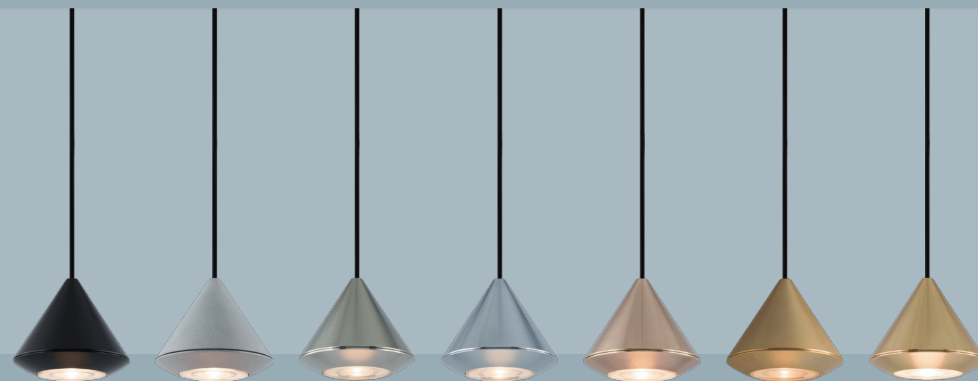

Imvesso
LUCE D'AUTORE

Gumdrop

GD702

Drop of Light

Gumdrop

GD702

Wall attachment
includes 2 single cleat E012

LED: 6x2 W | 350 mA | 3000K | CRI 90
1992 lm | 166 lm/W | > 50.000h | T 55°C
ALIMENTATORE: 350 mA | 220/240V | 50/60 Hz
Dimmer elettronico: 0/10-1-10-PUSH

Finishes

 OT: Brushed brass	 NI: Nickel
 BR: Bronze	 NE: Black
 RA: Copper	

Diffuser

01: Metal ring 24°	11: Opal ring 24°
02: Metal ring 38°	12: Opal ring 38°
03: Metal ring 45°	13: Opal ring 45°

Accessories