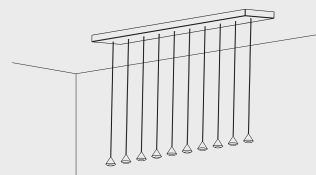

Imvesso
LUCE D'AUTORE

Gumdrop

GD703

Drop of Light

Gumdrop

GD703

Wall attachment
includes 2 single cleat E012

LED: 10x2 W | 350 mA | 3000K | CRI 90
10x332 lm | 166 lm/W | > 50.000h | T 55°C
ALIMENTATORE: 350mA | 220/240V | 50/60 Hz
Dimmer elettronico: 0/10-1-10-PUSH

Finishes

 OT: Brushed brass	 NI: Nickel
 BR: Bronze	 NE: Black
 RA: Copper	

Diffuser

01: Metal ring 24°	11: Opal ring 24°
02: Metal ring 38°	12: Opal ring 38°
03: Metal ring 45°	13: Opal ring 45°

Accessories