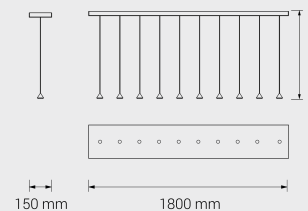

Imvesso
LUCE D'AUTORE

Gumdrop

GD703

Drop of Light

Gumdrop

GD703

Wall attachment
includes 2 single cleat E012

LED: 10x2 W | 350 mA | 3000K | CRI 90
10x332 lm | 166 lm/W | > 50.000h | T 55°C
ALIMENTATORE: 350mA | 220/240V | 50/60 Hz
Dimmer elettronico: 0/10-1-10-PUSH

Finishes

 OT: Brushed brass	 NI: Nickel
 BR: Bronze	 NE: Black
 RA: Copper	

Diffuser

01: Metal ring 24°	11: Opal ring 24°
02: Metal ring 38°	12: Opal ring 38°
03: Metal ring 45°	13: Opal ring 45°

Accessories