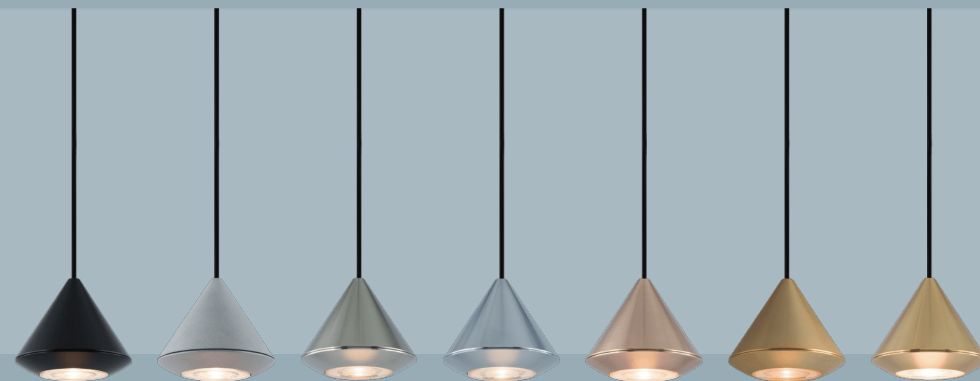

Imvesso
LUCE D'AUTORE

Gumdrop

GD703

Drop of Light

Gumdrop

GD703

Wall attachment
includes 2 single cleat E012

LED: 10x2 W | 350 mA | 3000K | CRI 90
10x332 lm | 166 lm/W | > 50.000h | T 55°C
ALIMENTATORE: 350mA | 220/240V | 50/60 Hz
Dimmer elettronico: 0/10-1-10-PUSH

Finishes

 OT: Brushed brass	 NI: Nickel
 BR: Bronze	 NE: Black
 RA: Copper	

Diffuser

01: Metal ring 24°	11: Opal ring 24°
02: Metal ring 38°	12: Opal ring 38°
03: Metal ring 45°	13: Opal ring 45°

Accessories