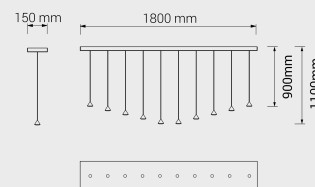

## Gumdrop

GD704

Wall attachment  
includes 2 single cleat E012

LED: 10x2 W | 350 mA | 3000K | CRI 90  
10x332 lm | 166 lm/W | > 50.000h | T 55°C  
ALIMENTATORE: 350mA | 220/240V | 50/60 Hz  
Dimmer elettronico: 0/10-1-10-PUSH