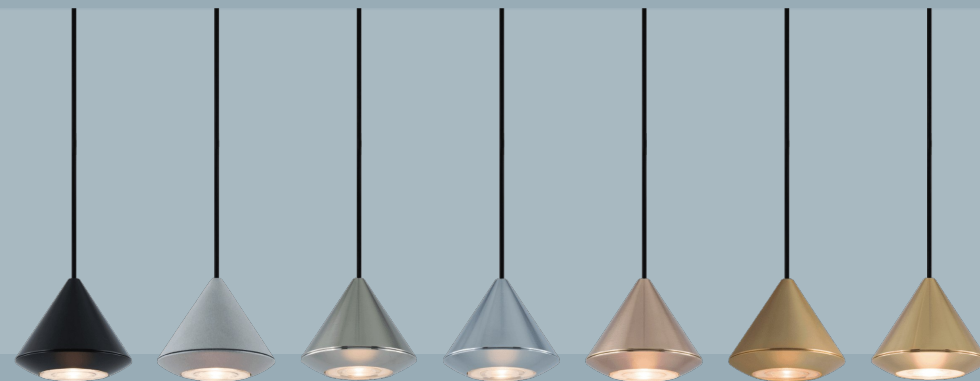

*imvesso*  
LUCE D'AUTORE

**Gumdrop**

---

**GD704**

# Drop of Light

## Gumdrop

GD704

Wall attachment  
includes 2 single cleat E012

LED: 10x2 W | 350 mA | 3000K | CRI 90  
10x332 lm | 166 lm/W | > 50.000h | T 55°C  
ALIMENTATORE: 350mA | 220/240V | 50/60 Hz  
Dimmer elettronico: 0/10-1-10-PUSH