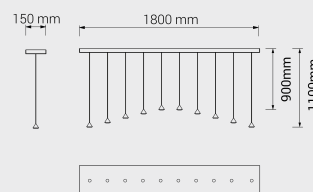

Imvesso
LUCE D'AUTORE

Gumdrop

GD705

Drop of Light

Gumdrop

GD705

Wall attachment
includes 2 single cleat E012

LED: 10x2 W | 350 mA | 3000K | CRI 90
10x332 lm | 166 lm/W | > 50.000h | T 55°C
ALIMENTATORE: 350mA | 220/240V | 50/60 Hz
Dimmer elettronico: 0/10-1-10-PUSH

Finishes

- | | |
|--|---|
|  OT: Brushed brass |  NI: Nickel |
|  BR: Bronze |  NE: Black |
|  RA: Copper | |

Diffuser

- | | |
|---------------------------|--------------------------|
| 01: Metal ring 24° | 11: Opal ring 24° |
| 02: Metal ring 38° | 12: Opal ring 38° |
| 03: Metal ring 45° | 13: Opal ring 45° |