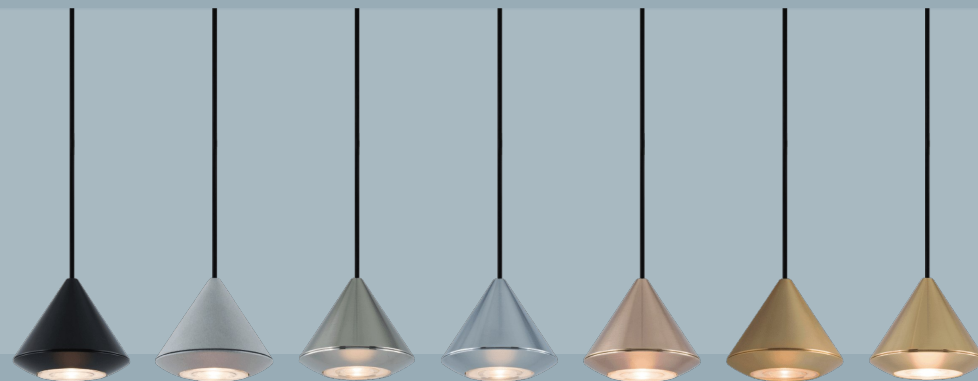

Imvesso
LUCE D'AUTORE

Gumdrop

GD705

Drop of Light

Gumdrop

GD705

Wall attachment
includes 2 single cleat E012

LED: 10x2 W | 350 mA | 3000K | CRI 90
10x332 lm | 166 lm/W | > 50.000h | T 55°C
ALIMENTATORE: 350mA | 220/240V | 50/60 Hz
Dimmer elettronico: 0/10-1-10-PUSH

Finishes

- | | |
|--|---|
|  OT: Brushed brass |  NI: Nickel |
|  BR: Bronze |  NE: Black |
|  RA: Copper | |

Diffuser

- | | |
|---------------------------|--------------------------|
| 01: Metal ring 24° | 11: Opal ring 24° |
| 02: Metal ring 38° | 12: Opal ring 38° |
| 03: Metal ring 45° | 13: Opal ring 45° |