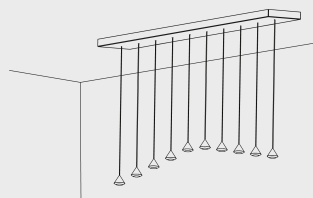

Imvesso
LUCE D'AUTORE

Gumdrop

GD705

Drop of Light

Gumdrop

GD705

Wall attachment
includes 2 single cleat E012

LED: 10x2 W | 350 mA | 3000K | CRI 90
10x332 lm | 166 lm/W | > 50.000h | T 55°C
ALIMENTATORE: 350mA | 220/240V | 50/60 Hz
Dimmer elettronico: 0/10-1-10-PUSH

Finishes

- | | |
|--|---|
|  OT: Brushed brass |  NI: Nickel |
|  BR: Bronze |  NE: Black |
|  RA: Copper | |

Diffuser

- | | |
|---------------------------|--------------------------|
| 01: Metal ring 24° | 11: Opal ring 24° |
| 02: Metal ring 38° | 12: Opal ring 38° |
| 03: Metal ring 45° | 13: Opal ring 45° |