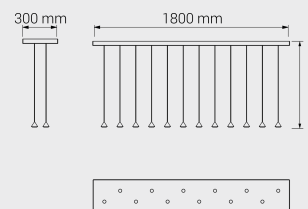

Imvesso
LUCE D'AUTORE

Gumdrop

GD706

Drop of Light

Gumdrop

GD706

Wall attachment
includes 2 single cleat E012

LED: 12x2 W | 350 mA | 3000K | CRI 90
3984 lm | 166 lm/W | > 50.000h | T 55°C
ALIMENTATORE: 350mA | 220/240V | 50/60 Hz
Dimmer elettronico: 0/10-1-10-PUSH

Finishes

	OT: Brushed brass		NI: Nickel
	BR: Bronze		NE: Black
	RA: Copper		

Diffuser

01: Metal ring 24°	11: Opal ring 24°
02: Metal ring 38°	12: Opal ring 38°
03: Metal ring 45°	13: Opal ring 45°

Accessories