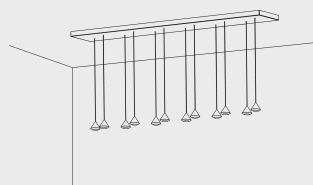

Imvesso
LUCE D'AUTORE

Gumdrop

GD706

Drop of Light

Gumdrop

GD706

Wall attachment
includes 2 single cleat E012

LED: 12x2 W | 350 mA | 3000K | CRI 90
3984 lm | 166 lm/W | > 50.000h | T 55°C
ALIMENTATORE: 350mA | 220/240V | 50/60 Hz
Dimmer elettronico: 0/10-1-10-PUSH

Finishes

	OT: Brushed brass		NI: Nickel
	BR: Bronze		NE: Black
	RA: Copper		

Diffuser

01: Metal ring 24°	11: Opal ring 24°
02: Metal ring 38°	12: Opal ring 38°
03: Metal ring 45°	13: Opal ring 45°

Accessories