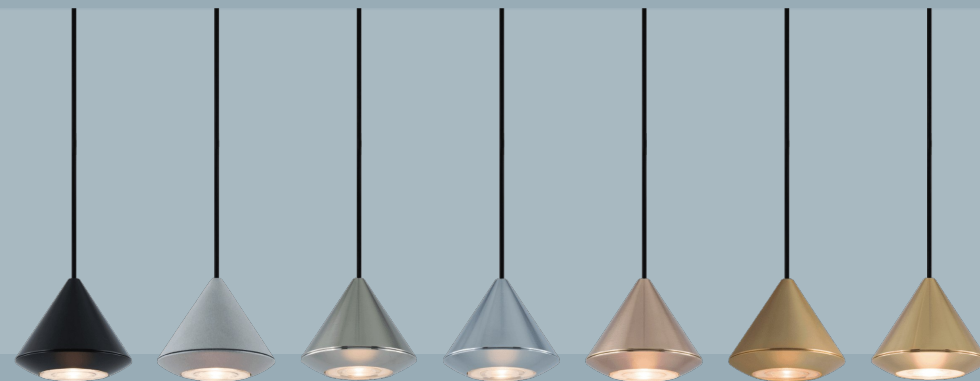

Imvesso
LUCE D'AUTORE

Gumdrop

GD706

Drop of Light

Gumdrop

GD706

Wall attachment
includes 2 single cleat E012

LED: 12x2 W | 350 mA | 3000K | CRI 90
3984 lm | 166 lm/W | > 50.000h | T 55°C
ALIMENTATORE: 350mA | 220/240V | 50/60 Hz
Dimmer elettronico: 0/10-1-10-PUSH

Finishes

	OT: Brushed brass		NI: Nickel
	BR: Bronze		NE: Black
	RA: Copper		

Diffuser

01: Metal ring 24°	11: Opal ring 24°
02: Metal ring 38°	12: Opal ring 38°
03: Metal ring 45°	13: Opal ring 45°

Accessories