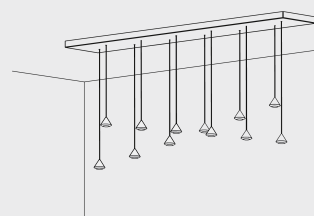

Imvesso
LUCE D'AUTORE

Gumdrop

GD707

Drop of Light

Gumdrop

GD707

Wall attachment
includes 2 single cleat E012

LED: 12x2 W | 350 mA | 3000K | CRI 90
3984 lm | 166 lm/W | > 50.000h | T 55°C
ALIMENTATORE: 350mA | 220/240V | 50/60 Hz
Dimmer elettronico: 0/10-1-10-PUSH

Finishes

- | | |
|--|---|
|  OT: Brushed brass |  NI: Nickel |
|  BR: Bronze |  NE: Black |
|  RA: Copper | |

Diffuser

- | | |
|---------------------------|--------------------------|
| 01: Metal ring 24° | 11: Opal ring 24° |
| 02: Metal ring 38° | 12: Opal ring 38° |
| 03: Metal ring 45° | 13: Opal ring 45° |