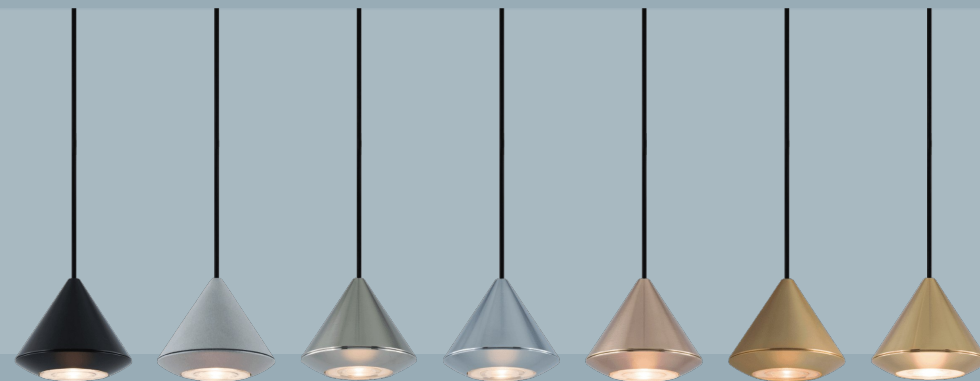

Imvesso
LUCE D'AUTORE

Gumdrop

GD707

Drop of Light

Gumdrop

GD707

Wall attachment
includes 2 single cleat E012

LED: 12x2 W | 350 mA | 3000K | CRI 90
3984 lm | 166 lm/W | > 50.000h | T 55°C
ALIMENTATORE: 350mA | 220/240V | 50/60 Hz
Dimmer elettronico: 0/10-1-10-PUSH

Finishes

- | | |
|--|---|
|  OT: Brushed brass |  NI: Nickel |
|  BR: Bronze |  NE: Black |
|  RA: Copper | |

Diffuser

- | | |
|---------------------------|--------------------------|
| 01: Metal ring 24° | 11: Opal ring 24° |
| 02: Metal ring 38° | 12: Opal ring 38° |
| 03: Metal ring 45° | 13: Opal ring 45° |