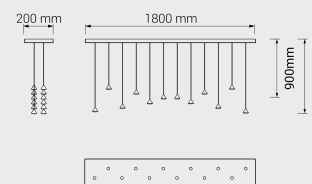

Imvesso
LUCE D'AUTORE

Gumdrop

GD707

Drop of Light

Gumdrop

GD707

Wall attachment
includes 2 single cleat E012

LED: 12x2 W | 350 mA | 3000K | CRI 90
3984 lm | 166 lm/W | > 50.000h | T 55°C
ALIMENTATORE: 350mA | 220/240V | 50/60 Hz
Dimmer elettronico: 0/10-1-10-PUSH

Finishes

- | | |
|--|---|
|  OT: Brushed brass |  NI: Nickel |
|  BR: Bronze |  NE: Black |
|  RA: Copper | |

Diffuser

- | | |
|---------------------------|--------------------------|
| 01: Metal ring 24° | 11: Opal ring 24° |
| 02: Metal ring 38° | 12: Opal ring 38° |
| 03: Metal ring 45° | 13: Opal ring 45° |