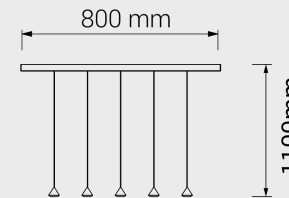

Imvesso
LUCE D'AUTORE

Gumdrop

GD730

Drop of Light

Gumdrop

GD730

Wall attachment
includes 2 single cleat E012

LED: 9x2 W | 350 mA | 3000K | CRI 90
9x332 lm | 166 lm/W | > 50.000h | T 55°C
ALIMENTATORE: 350mA | 220/240V | 50/60 Hz
Dimmer elettronico: 0/10-1-10-PUSH

Finishes

- | | |
|--|---|
|  OT: Brushed brass |  NI: Nickel |
|  BR: Bronze |  NE: Black |
|  RA: Copper | |

Diffuser

- | | |
|---------------------------|--------------------------|
| 01: Metal ring 24° | 11: Opal ring 24° |
| 02: Metal ring 38° | 12: Opal ring 38° |
| 03: Metal ring 45° | 13: Opal ring 45° |