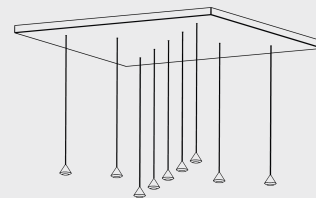

Imvesso
LUCE D'AUTORE

Gumdrop

GD730

Drop of Light

Gumdrop

GD730

Wall attachment
includes 2 single cleat E012

LED: 9x2 W | 350 mA | 3000K | CRI 90
9x332 lm | 166 lm/W | > 50.000h | T 55°C
ALIMENTATORE: 350mA | 220/240V | 50/60 Hz
Dimmer elettronico: 0/10-1-10-PUSH

Finishes

- | | |
|--|---|
|  OT: Brushed brass |  NI: Nickel |
|  BR: Bronze |  NE: Black |
|  RA: Copper | |

Diffuser

- | | |
|---------------------------|--------------------------|
| 01: Metal ring 24° | 11: Opal ring 24° |
| 02: Metal ring 38° | 12: Opal ring 38° |
| 03: Metal ring 45° | 13: Opal ring 45° |