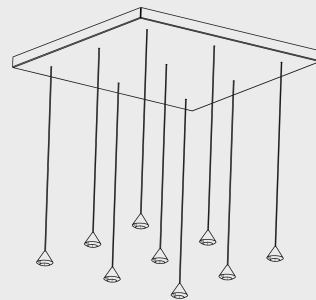

Imvesso
LUCE D'AUTORE

Gumdrop

GD731

Drop of light

Gumdrop

GD731

Wall attachment
includes 2 single cleat E012

LED: 9x2 W | 350 mA | 3000K | CRI 90
9x332 lm | 166 lm/W | > 50.000h | T 55°C
ALIMENTATORE: 350mA | 220/240V | 50/60 Hz
Dimmer elettronico: 0/10-1-10-PUSH

Finishes

- | | |
|--|---|
|  OT: Brushed brass |  NI: Nickel |
|  BR: Bronze |  NE: Black |
|  RA: Copper | |

Diffuser

- | | |
|---------------------------|--------------------------|
| 01: Metal ring 24° | 11: Opal ring 24° |
| 02: Metal ring 38° | 12: Opal ring 38° |
| 03: Metal ring 45° | 13: Opal ring 45° |