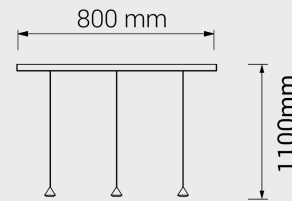

Imvesso
LUCE D'AUTORE

Gumdrop

GD731

Drop of light

Gumdrop

GD731

Wall attachment
includes 2 single cleat E012

LED: 9x2 W | 350 mA | 3000K | CRI 90
9x332 lm | 166 lm/W | > 50.000h | T 55°C
ALIMENTATORE: 350mA | 220/240V | 50/60 Hz
Dimmer elettronico: 0/10-1-10-PUSH

Finishes

- | | |
|--|---|
|  OT: Brushed brass |  NI: Nickel |
|  BR: Bronze |  NE: Black |
|  RA: Copper | |

Diffuser

- | | |
|---------------------------|--------------------------|
| 01: Metal ring 24° | 11: Opal ring 24° |
| 02: Metal ring 38° | 12: Opal ring 38° |
| 03: Metal ring 45° | 13: Opal ring 45° |