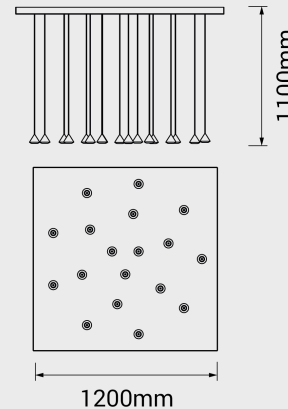

Imvesso
LUCE D'AUTORE

Gumdrop

GD732

Drop of Light

Gumdrop

GD732

Wall attachment
includes 2 single cleat E012

LED: 18x2 W | 350 mA | 3000K | CRI 90
5976 lm | 166 lm/W | > 50.000h | T 55°C
ALIMENTATORE: 350 mA | 220/240V | 50/60 Hz
Dimmer elettronico: 0/10-1-10-PUSH

Finishes

- | | |
|--|---|
|  OT: Brushed brass |  NI: Nickel |
|  BR: Bronze |  NE: Black |
|  RA: Copper | |

Diffuser

- | | |
|---------------------------|--------------------------|
| 01: Metal ring 24° | 11: Opal ring 24° |
| 02: Metal ring 38° | 12: Opal ring 38° |
| 03: Metal ring 45° | 13: Opal ring 45° |