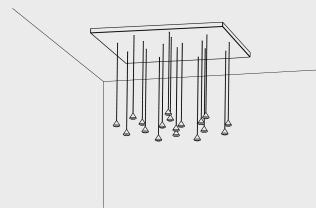

Imvesso
LUCE D'AUTORE

Gumdrop

GD732

Drop of Light

Gumdrop

GD732

Wall attachment
includes 2 single cleat E012

LED: 18x2 W | 350 mA | 3000K | CRI 90
5976 lm | 166 lm/W | > 50.000h | T 55°C
ALIMENTATORE: 350 mA | 220/240V | 50/60 Hz
Dimmer elettronico: 0/10-1-10-PUSH

Finishes

- | | |
|--|---|
|  OT: Brushed brass |  NI: Nickel |
|  BR: Bronze |  NE: Black |
|  RA: Copper | |

Diffuser

- | | |
|---------------------------|--------------------------|
| 01: Metal ring 24° | 11: Opal ring 24° |
| 02: Metal ring 38° | 12: Opal ring 38° |
| 03: Metal ring 45° | 13: Opal ring 45° |