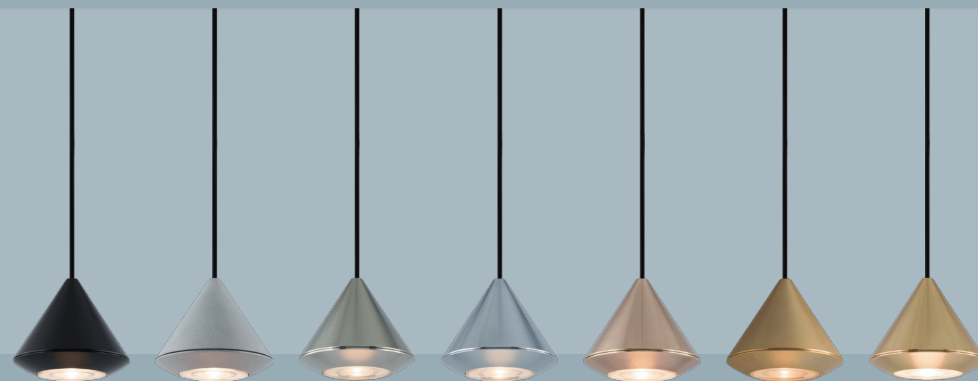

*Imvesso*  
LUCE D'AUTORE

**Gumdrop**

---

**GD732**

# Drop of Light