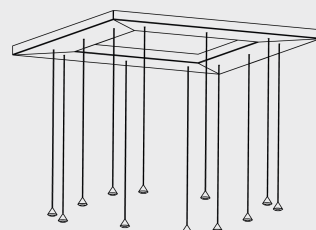

Imvesso
LUCE D'AUTORE

Gumdrop

GD740

Drop of Light

Gumdrop

GD740

Wall attachment
includes 2 single cleat E012

LED: 12x2 W | 350 mA | 3000K | CRI 90
3984 lm | 166 lm/W | > 50.000h | T 55°C
ALIMENTATORE: 350mA | 220/240V | 50/60 Hz
Dimmer elettronico: 0/10-1-10-PUSH

Finishes

- | | |
|--|---|
|  OT: Brushed brass |  NI: Nickel |
|  BR: Bronze |  NE: Black |
|  RA: Copper | |

Diffuser

- | | |
|---------------------------|--------------------------|
| 01: Metal ring 24° | 11: Opal ring 24° |
| 02: Metal ring 38° | 12: Opal ring 38° |
| 03: Metal ring 45° | 13: Opal ring 45° |