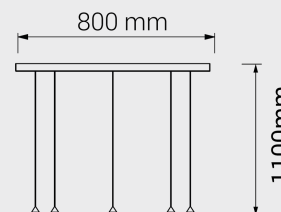

Imvesso
LUCE D'AUTORE

Gumdrop

GD740

Drop of Light

Gumdrop

GD740

Wall attachment
includes 2 single cleat E012

LED: 12x2 W | 350 mA | 3000K | CRI 90
3984 lm | 166 lm/W | > 50.000h | T 55°C
ALIMENTATORE: 350mA | 220/240V | 50/60 Hz
Dimmer elettronico: 0/10-1-10-PUSH

Finishes

- | | |
|--|---|
|  OT: Brushed brass |  NI: Nickel |
|  BR: Bronze |  NE: Black |
|  RA: Copper | |

Diffuser

- | | |
|---------------------------|--------------------------|
| 01: Metal ring 24° | 11: Opal ring 24° |
| 02: Metal ring 38° | 12: Opal ring 38° |
| 03: Metal ring 45° | 13: Opal ring 45° |