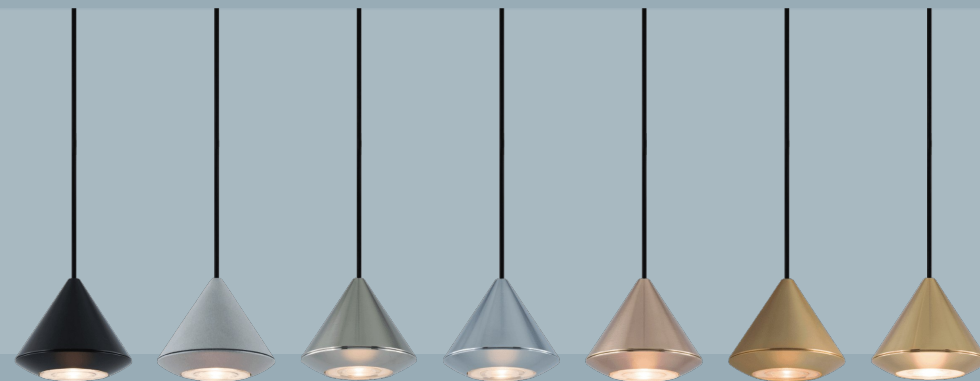

Imvesso
LUCE D'AUTORE

Gumdrop

GD740

Drop of Light

Gumdrop

GD740

Wall attachment
includes 2 single cleat E012

LED: 12x2 W | 350 mA | 3000K | CRI 90
3984 lm | 166 lm/W | > 50.000h | T 55°C
ALIMENTATORE: 350mA | 220/240V | 50/60 Hz
Dimmer elettronico: 0/10-1-10-PUSH

Finishes

- | | |
|--|---|
|  OT: Brushed brass |  NI: Nickel |
|  BR: Bronze |  NE: Black |
|  RA: Copper | |

Diffuser

- | | |
|---------------------------|--------------------------|
| 01: Metal ring 24° | 11: Opal ring 24° |
| 02: Metal ring 38° | 12: Opal ring 38° |
| 03: Metal ring 45° | 13: Opal ring 45° |