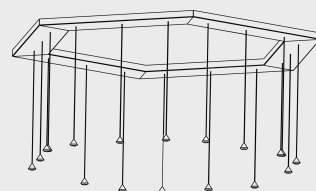

Imvesso
LUCE D'AUTORE

Gumdrop

GD750

Drop of Light

Gumdrop

GD750

Wall attachment
includes 2 single cleat E012

LED: 12x2 W | 350 mA | 3000K | CRI 90
3984 lm | 166 lm/W | > 50.000h | T 55°C
ALIMENTATORE: 350mA | 220/240V | 50/60 Hz
Dimmer elettronico: 0/10-1-10-PUSH

Finishes

- | | |
|--|---|
|  OT: Brushed brass |  NI: Nickel |
|  BR: Bronze |  NE: Black |
|  RA: Copper | |

Diffuser

- | | |
|---------------------------|--------------------------|
| 01: Metal ring 24° | 11: Opal ring 24° |
| 02: Metal ring 38° | 12: Opal ring 38° |
| 03: Metal ring 45° | 13: Opal ring 45° |