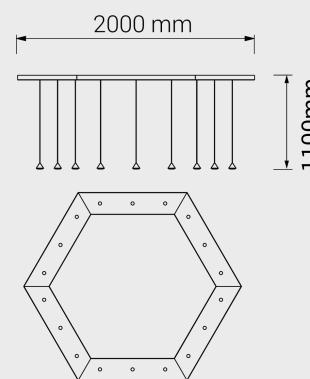

Imvesso
LUCE D'AUTORE

Gumdrop

GD750

Drop of Light

Gumdrop

GD750

Wall attachment
includes 2 single cleat E012

LED: 12x2 W | 350 mA | 3000K | CRI 90
3984 lm | 166 lm/W | > 50.000h | T 55°C
ALIMENTATORE: 350mA | 220/240V | 50/60 Hz
Dimmer elettronico: 0/10-1-10-PUSH

Finishes

- | | |
|--|---|
|  OT: Brushed brass |  NI: Nickel |
|  BR: Bronze |  NE: Black |
|  RA: Copper | |

Diffuser

- | | |
|---------------------------|--------------------------|
| 01: Metal ring 24° | 11: Opal ring 24° |
| 02: Metal ring 38° | 12: Opal ring 38° |
| 03: Metal ring 45° | 13: Opal ring 45° |