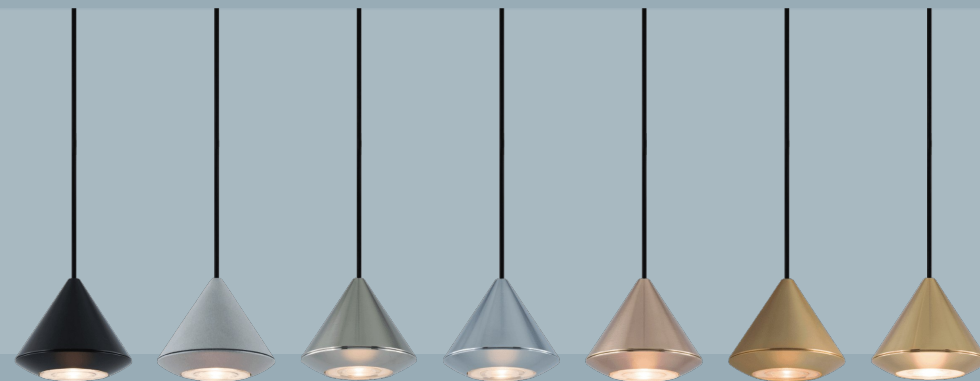

Imvesso
LUCE D'AUTORE

Gumdrop

GD750

Drop of Light

Gumdrop

GD750

Wall attachment
includes 2 single cleat E012

LED: 12x2 W | 350 mA | 3000K | CRI 90
3984 lm | 166 lm/W | > 50.000h | T 55°C
ALIMENTATORE: 350mA | 220/240V | 50/60 Hz
Dimmer elettronico: 0/10-1-10-PUSH

Finishes

- | | |
|--|---|
|  OT: Brushed brass |  NI: Nickel |
|  BR: Bronze |  NE: Black |
|  RA: Copper | |

Diffuser

- | | |
|---------------------------|--------------------------|
| 01: Metal ring 24° | 11: Opal ring 24° |
| 02: Metal ring 38° | 12: Opal ring 38° |
| 03: Metal ring 45° | 13: Opal ring 45° |