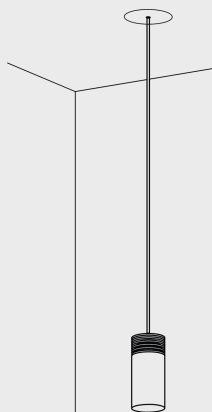

immenso
LUCE D'AUTORE

Sequenza

SQ101

Sequenza

SQ101

Wall attachment
includes 2 single cleat E012

LED: 4,5 W | 24 V | 3000K | CRI 90
760 lm | 169 lm/W | > 60.000h | T 60°C
ALIMENTATORE on/off remoto: 24 V | 220/240V | 50/60 Hz

Finishes

- | | |
|--|---|
|  OT: Brushed brass |  NI: Nickel |
|  BR: Bronze |  NE: Black |
|  RA: Copper | |

Diffuser

- | | |
|----------------------------------|--------------------------------|
| 00: Full transparent PMMA | 99: Full vitrified PMMA |
|----------------------------------|--------------------------------|

Accessories

- Electronic dimmer: DALI
Electronic dimmer: 0/10-1-10-PUSH