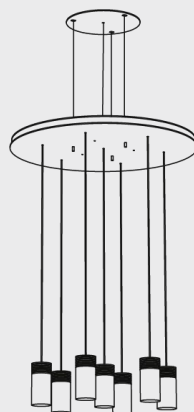

*immenso*  
LUCE D'AUTORE

**Sequenza**

---

**SQ760**

## Sequenza

SQ760

Wall attachment  
includes 2 single cleat E012

LED: 7x4,5 W | 24 V | 3000K | CRI 90  
5320 lm | 169 lm/W | > 60.000h | T 60°C  
ALIMENTATORE: 24 V | 220/240V | 50/60 Hz  
Dimmer elettronico: 0/10-1-10-PUSH