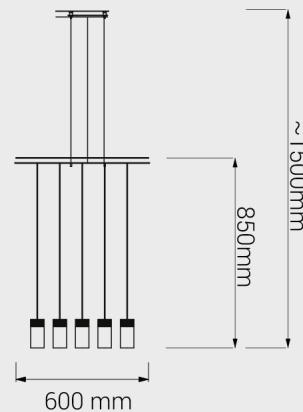

## Sequenza

SQ760

Wall attachment  
includes 2 single cleat E012

LED: 7x4,5 W | 24 V | 3000K | CRI 90  
5320 lm | 169 lm/W | > 60.000h | T 60°C  
ALIMENTATORE: 24 V | 220/240V | 50/60 Hz  
Dimmer elettronico: 0/10-1-10-PUSH