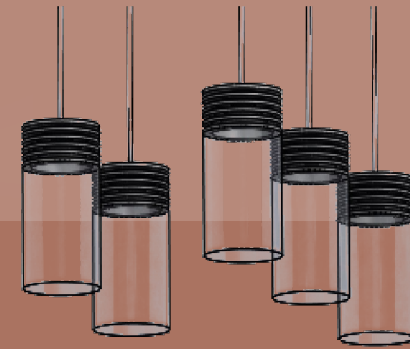

Sequenza

SQ761

Sequenza Arte

Finishes

- OT:** Brushed brass
- BR:** Bronze
- RA:** Copper

- NI:** Nickel
- NE:** Black

Diffuser

- 00:** Full transparent PMMA
- 99:** Full vitrified PMMA

Accessories

- Electronic dimmer: DALI

Sequenza

SQ761

Wall attachment
includes 2 single cleat E012

LED: 7x4,5 W | 24 V | 3000K | CRI 90
5320 lm | 169 lm/W | > 60.000h | T 60°C
ALIMENTATORE: 24 V | 220/240V | 50/60 Hz
Dimmer elettronico: 0/10-1-10-PUSH