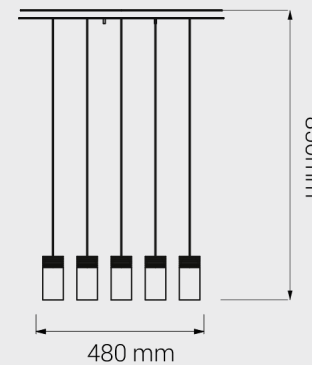

Sequenza

SQ761

Sequenza Arte

Finishes

- OT:** Brushed brass
- BR:** Bronze
- RA:** Copper

- NI:** Nickel
- NE:** Black

Diffuser

- 00:** Full transparent PMMA
- 99:** Full vitrified PMMA

Accessories

- Electronic dimmer: DALI

Sequenza

SQ761

Wall attachment
includes 2 single cleat E012

LED: 7x4,5 W | 24 V | 3000K | CRI 90
5320 lm | 169 lm/W | > 60.000h | T 60°C
ALIMENTATORE: 24 V | 220/240V | 50/60 Hz
Dimmer elettronico: 0/10-1-10-PUSH