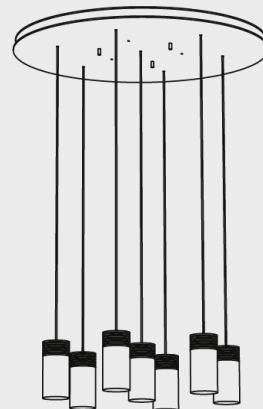

Sequenza

SQ761

Sequenza Arte

Finishes

- OT:** Brushed brass
- BR:** Bronze
- RA:** Copper

- NI:** Nickel
- NE:** Black

Diffuser

- 00:** Full transparent PMMA
- 99:** Full vitrified PMMA

Accessories

- Electronic dimmer: DALI

Sequenza

SQ761

Wall attachment
includes 2 single cleat E012

LED: 7x4,5 W | 24 V | 3000K | CRI 90
5320 lm | 169 lm/W | > 60.000h | T 60°C
ALIMENTATORE: 24 V | 220/240V | 50/60 Hz
Dimmer elettronico: 0/10-1-10-PUSH