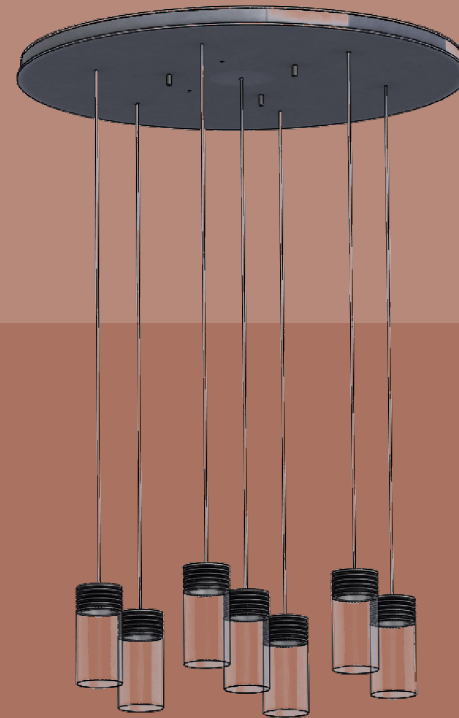

Sequenza

SQ761

Sequenza Arte

Finishes

- OT:** Brushed brass
- BR:** Bronze
- RA:** Copper

- NI:** Nickel
- NE:** Black

Diffuser

- 00:** Full transparent PMMA
- 99:** Full vitrified PMMA

Accessories

- Electronic dimmer: DALI

Sequenza

SQ761

Wall attachment
includes 2 single cleat E012

LED: 7x4,5 W | 24 V | 3000K | CRI 90
5320 lm | 169 lm/W | > 60.000h | T 60°C
ALIMENTATORE: 24 V | 220/240V | 50/60 Hz
Dimmer elettronico: 0/10-1-10-PUSH

A++

LED

IP20