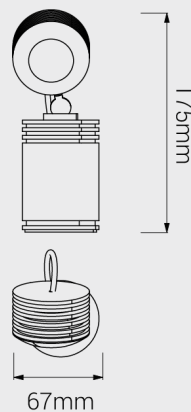

imvesso
LUCE D'AUTORE

Sequenza Wally

SQW101

altre forme di luce

Sequenza Wally

SQW101

Wall attachment
includes 2 single cleat E012

Finishes

 **OT:** Brushed brass
 **BR:** Bronze
 **RA:** Copper

 **NI:** Nickel
 **NE:** Black

Diffuser

01: Metal ring 24°
02: Metal ring 38°
03: Metal ring 45°

11: Opal ring 24°
12: Opal ring 38°
13: Opal ring 45°