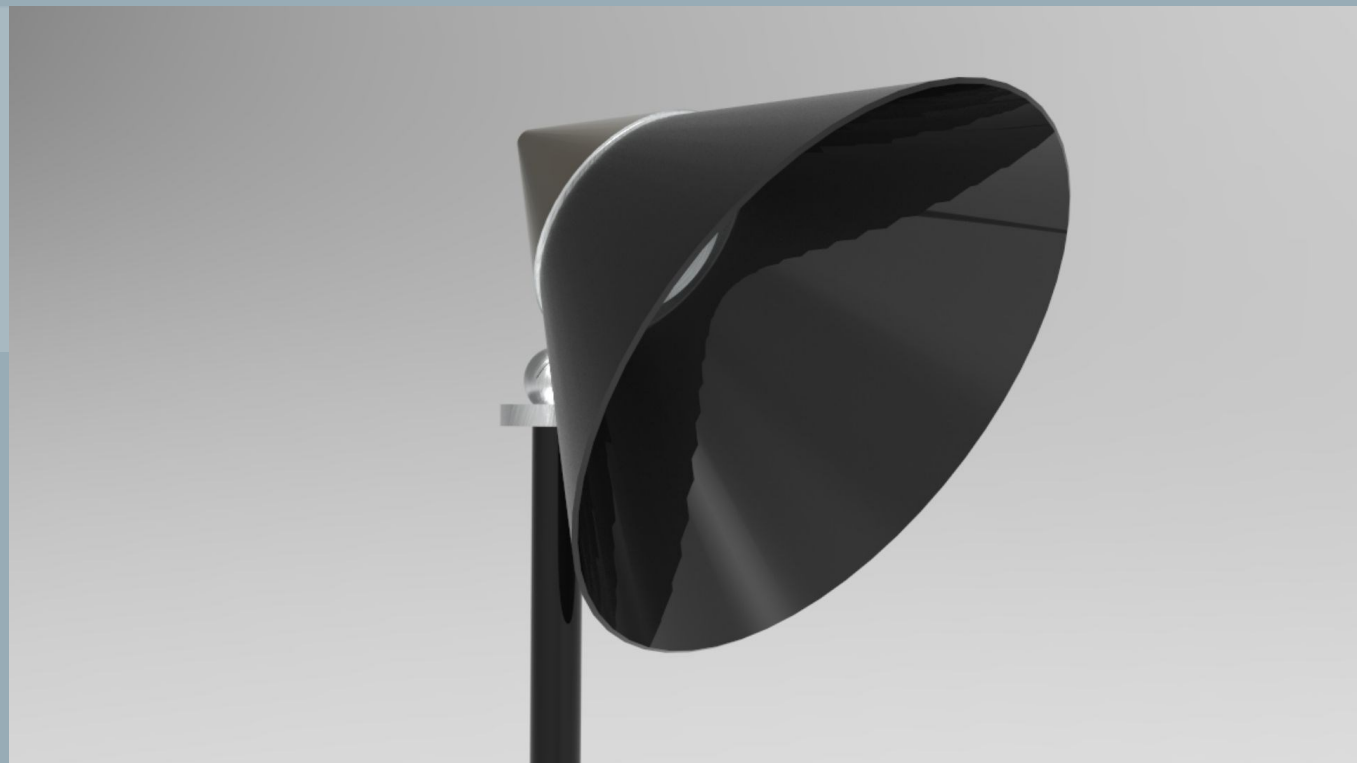

invenso
LUCE D'AUTORE

GumdropCup

GDC301

Lampada da divano

GumdropCup

GDC301

Wall attachment
includes 2 single cleat E012

LED: 4 W | 500 mA | 3000K | CRI 90 | 590 lm
66 lm/W | > 50.000h | T 55°C
ALIMENTATORE on/off remoto: 500 mA | 220/240V | 50/60 Hz

Finishes

 **NE:** Black

 **OC:** Karabus aus
Messingbronze

 **BB:** Karabo Bronze

 **NN:** Nickel Black

Diffuser

01: Metal ring 24°

02: Metal ring 38°

03: Metal ring 45°

Accessories

Electronic dimmer: DALI

Electronic dimmer: 0/10-1-10-PUSH

A++

LED

IP20